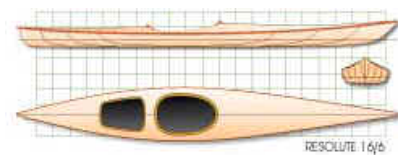

(16'6") (BM)

17'

Listones de Cedro Rojo

Kit incompleto

Recomended to:

- -Coastal larger lakes, touring
- -Expedition Extended trips

Recomanded paddler weight:175-340

Ref.: 84 - 460 - 2215

PVP 879,24 €

Listones de Cedro Blanco

Kit incompleto

Ref.: 84 - 460 - 2214

PVP 848,53 €

Epoxi

Accesorio en kit

Ref.: 84 - 460 - 2216

PVP 564,07 €

Bear Mountain Boats-Resolute

Plano Instruccion Plantilla

16,5' long, 25,4" wide, 260 lb displacement, 40-50 lbs

Ref.: 84 - 460 - 2414

PVP 153,54 €