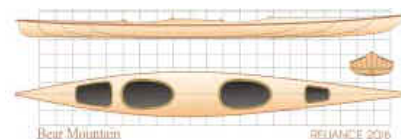

www.masterkit.com
info@masterkit.com
Tfno: 91 450 30 50
Tfax: 91 450 30 50

Avda. Doctor Federico Rubio, 51. 28039
Madrid

Kayak Reliance Tandem

Producto nº

468

This boat has a comfortable feel to it. The length gives an incredibly calm, unhurried impression even when the boat is travelling at top speed. The beam of 28.75" provides room for cargo and gives a stability that makes kayaking in any weather comfortable.

Moderate flare above the waterline will increase the stability as the boat heels. Two water tight compartments with access only by deck hatches provide enough flotation to keep the boat afloat in the event of a capsize.

(20'6") (BM)

21'

Listones de Cedro Rojo Kit incompleto

Ref.: 84 - 468 - 2239

PVP 924,50 €

Listones de Cedro Blanco Kit incompleto

Recomended to:

- Coastal larger lakes, touring
- Expediion Extended trips